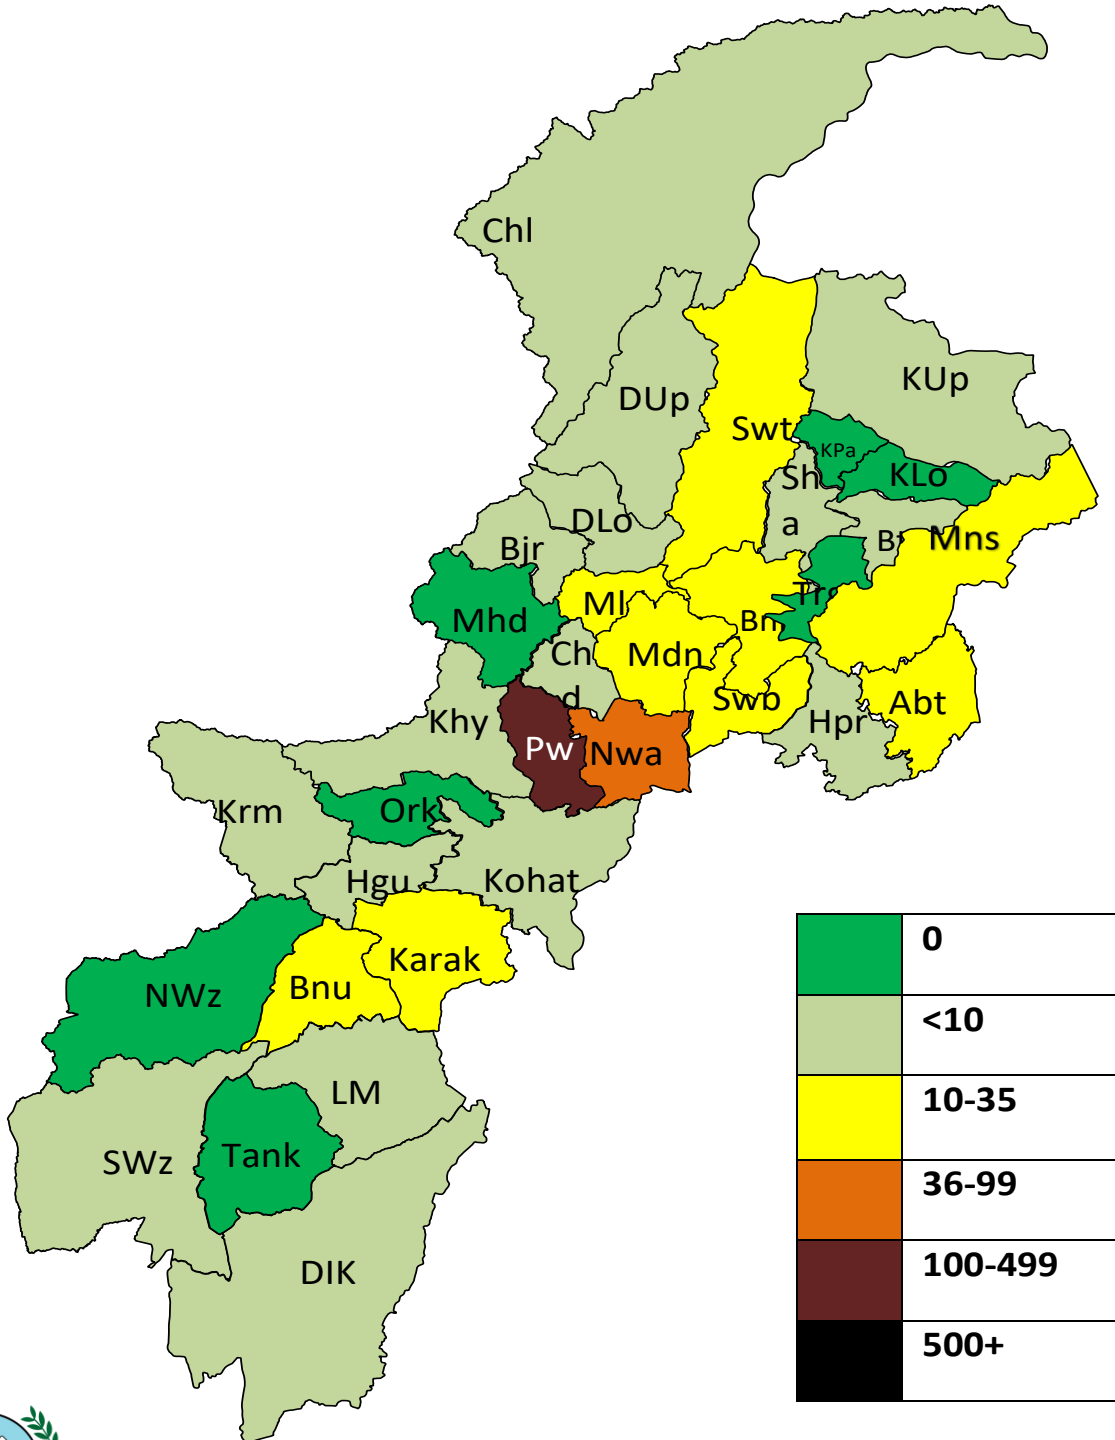

# 219223

Total Cases

# 22

New Cases Today

# 6897

New Tests Today

1. Figures up to 12 Midnight on the 05<sup>th</sup> April 2022
2. Active cases = total cases till now – deaths – recoveries

## 2. Provincial Heatmap

Map colored by active cases

District
<b>Total</b>

Cases	
Total	24 hrs
<b>219223</b>	<b>22</b>

Deaths	
Total	24 hrs
<b>6322</b>	<b>0</b>

Recoveries
<b>212412</b>

Active Cases
<b>489</b>